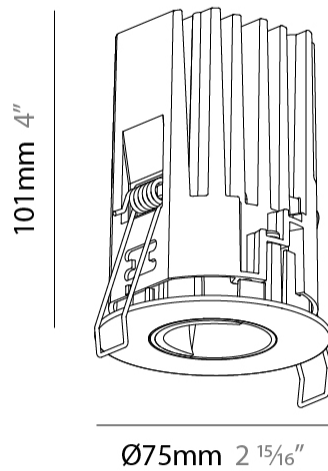

GENERAL

Series: Oiko Pro Round
Subseries: Oiko Pro Wallwash
Brand: Prolicht
Division: Architectural
Mounting Type: Recessed
Mounting Location: Ceiling
Subcategory: Downlight

PHYSICAL

Shape: Round
Diameter (mm): 75
Diameter (in): 2 15/16
Height (mm): 101
Height (in): 4
Ceiling Thickness (mm): 1 - 25
Ceiling Thickness (in): 1/16 - 1 3/16
Min. Recessing Depth (mm): 105
Min. Recessing Depth (in): 4 1/8
Light Distribution: Downlight
Fixture Finish: SSR / BKV / CWI / CRY / HAB / UFT / ITA / RUA / FTG / MYG / LOD / PUS / FRO / FUP / KIA / POP / BLS / SPG / MEY / GOH / GUM / CHC / COM / ABZ / JAG / OBR / MOS / ROR
Fixture Material: Aluminum Die Cast
Cut-out Measurements: D. - 68mm / 2 11/16"

ELECTRICAL

Lamp Type: LED (Zhaga Standard)
Input Wattage (W): 24
Total Output Wattage (W): 21.8
Dimming: Tri-Mode (Non-Dimming and Phase Dimming (120Vac only) and 0-10V Dimming)
Driver Included: No
Driver Location: Recessed Housing
Driver Type: Constant Current - Universal
Driver Class: Class 2
Input Voltage (V): 120 - 277
Constant Current (MA): 500

LED

Number of LEDs: 1
Color Temperature (°K): 2700 / 3000 / 3500 / 4000
Max. Delivered Lumen (lm): 1945 / 2014 / 2108 / 2128
Nominal Lumen (lm): 2341 / 2424 / 2537 / 2561
CRI: >90 CRI
Lamp Life (hrs): 50000

OPTICAL

RATINGS AND CERTIFICATIONS

Certified By: Certified for North American Standards
IP rating: IP20