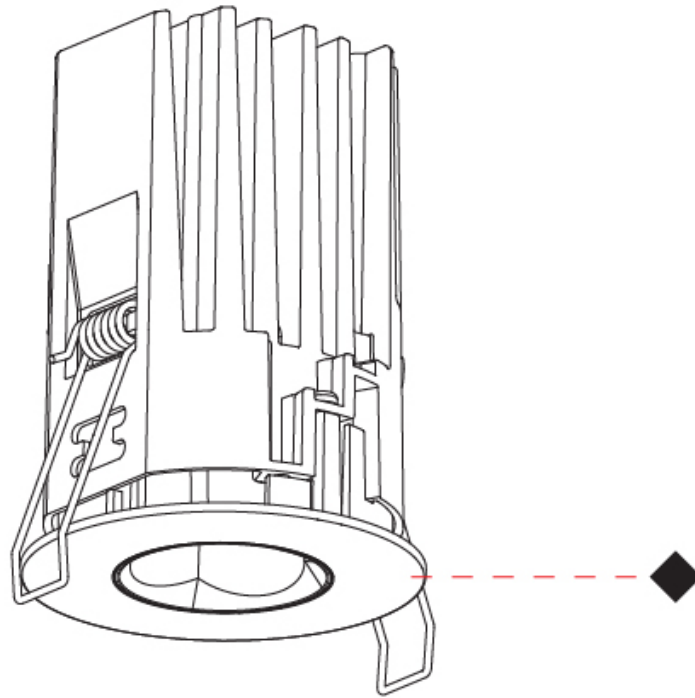

OIKO PRO ROUND HO RECESSED

A35839-

PROJECT	_____
TYPE	_____
SPECIFIER	_____
QUANTITY	_____
DATE	_____

A