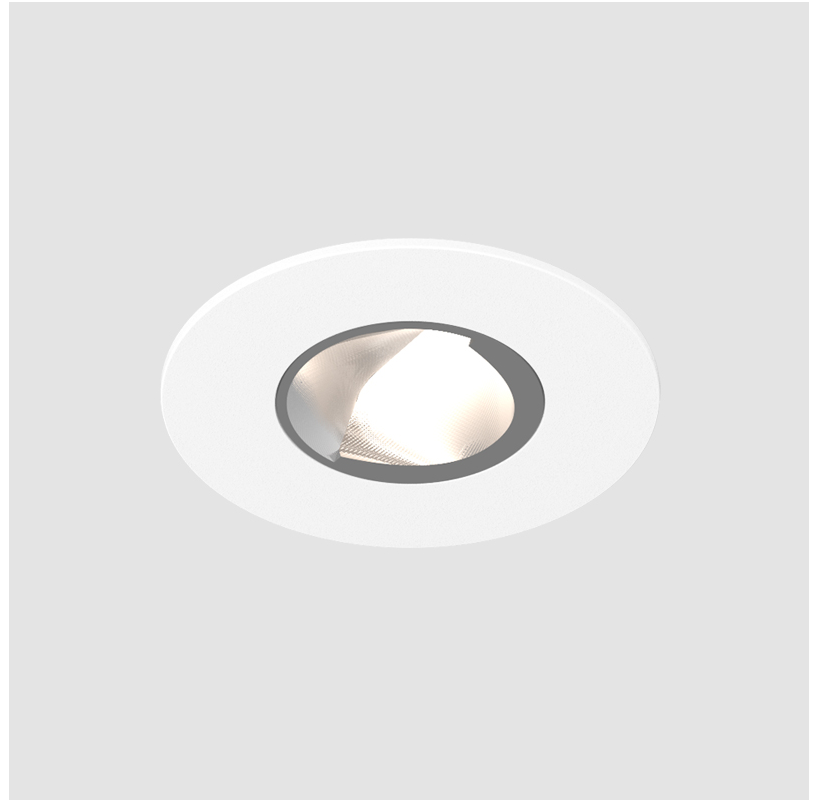

GENERAL

Series: Oiko Pro Round
Subseries: Oiko Pro Wallwash
Brand: Prolicht
Division: Architectural
Mounting Type: Recessed
Mounting Location: Ceiling
Subcategory: Downlight

PHYSICAL

Shape: Round
Diameter (mm): 75
Diameter (in): 2 15/16
Height (mm): 101
Height (in): 4
Ceiling Thickness (mm): 1 - 25
Ceiling Thickness (in): 1/16 - 1 3/16
Min. Recessing Depth (mm): 105
Min. Recessing Depth (in): 4 1/8
Light Distribution: Downlight
Fixture Finish: SSR / BKV / CWI / CRY / HAB / UFT / ITA / RUA / FTG / MYG / LOD / PUS / FRO / FUP / KIA / POP / BLS / SPG / MEY / GOH / GUM / CHC / COM / ABZ / JAG / OBR / MOS / ROR
Fixture Material: Aluminum Die Cast
Cut-out Measurements: D. - 68mm / 2 11/16"

ELECTRICAL

Lamp Type: LED (Zhaga Standard)
Input Wattage (W): 24
Total Output Wattage (W): 21.8
Dimming: Tri-Mode (Non-Dimming and Phase Dimming (120Vac only) and 0-10V Dimming)
Driver Included: No
Driver Location: Recessed Housing
Driver Type: Constant Current - Universal
Driver Class: Class 2
Input Voltage (V): 120 - 277
Constant Current (MA): 500

LED

Number of LEDs: 1
Color Temperature (°K): 2700 / 3000 / 3500 / 4000
Max. Delivered Lumen (lm): 1945 / 2014 / 2108 / 2128
Nominal Lumen (lm): 2341 / 2424 / 2537 / 2561
CRI: >90 CRI
Lamp Life (hrs): 50000

OPTICAL

RATINGS AND CERTIFICATIONS

Certified By: Certified for North American Standards
IP rating: IP20